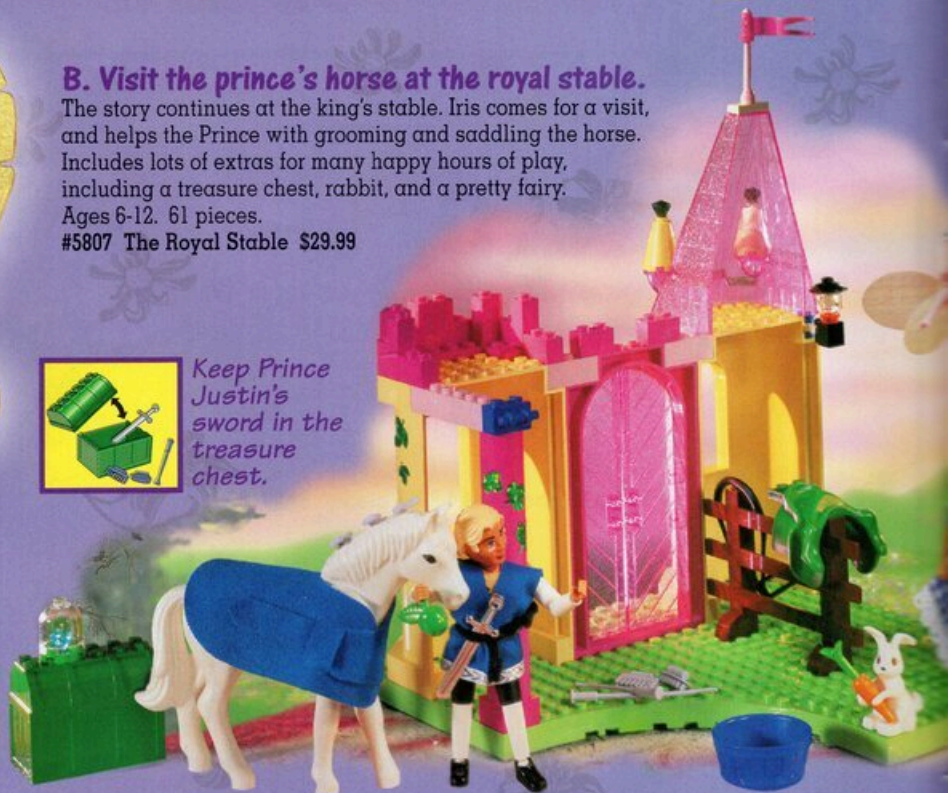

All Items

NOT AVAILABLE IN ANY STORE

NEW!

Includes two cute kittens.

A. #5823 Millimiy's Bedroom
Ages 5-12. 33 pieces. \$5.99

Keep Prince Justin's sword in the treasure chest.

Figures shown smaller than actual size of 3 1/2"

D. #5802 Princess Rosaline
Ages 5-12. 9 pieces. \$6.99

E. #5811 Prince Justin
Ages 5-12. 6 pieces. \$6.99

NEW!

Magical revolving wall.

C. Meet the most beautiful fairy of all!

She's dressed from head to toe in magical stars. The kind fairy queen teaches the little fairies how to use magic for good. They make sure everyone lives happily ever after in the kingdom. Ages 6-12. 52 pieces.
#5825 The Fairy Queen's Magical House \$12.99

NEW!

NEW!

I. Mirror, mirror on the wall...

This queen is the meanest one of all! The wicked queen prepares the magic potion that will turn the prince into a frog. She'll do anything to prevent the prince from marrying Princess Rosaline. Ages 6-12. 80 pieces.
#5826 The Queen's Chamber \$16.99